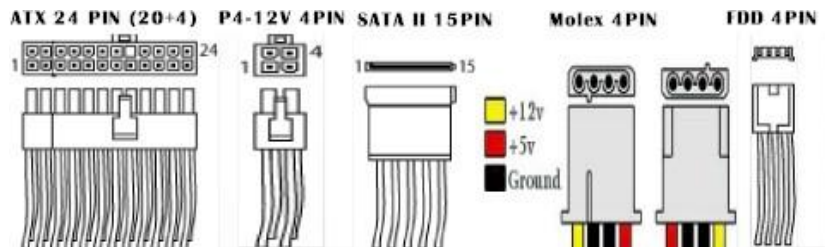

BPP-MTFX9300P

3 x SATA
Right Angle Cable

Specification:

Condition/Brand: Brand New by **BestPowerPro**

Model: BPP-MTFX9300P

Wattage: **300 Watt**

Type: **ACTIVE PFC**

The preferable type of PFC is Active Power Factor Correction (Active PFC) since it provides more efficient power frequency. Because Active PFC uses a circuit to correct power factor, Active PFC is able to generate a theoretical power factor of over 95%. Active Power Factor Correction also markedly diminishes total harmonics, automatically corrects for AC input voltage, and is capable of a full range of input voltage. Since Active PFC is the more complex method of Power Factor Correction, it is more expensive to produce an Active PFC power supply.

Form Factor: **TFX**

Frequency: 60 / 50 Hz
Input Voltage: 115/230 Volts AC
Mix Output Voltage: +5V 13A, -5V 0.5A, +12V1 7A, +12V2 7A, -12V 0.8A, +3.3V 13A, +5V-SB 2.5A
Dimensions: (W x H x L) 3.4" x 2.5" x 7"
Weight: 3.0 Lbs
Fans: 1 x internal 80mm silent fan with speed control for maximum heat and noise dissipation
Connector included: ATX Connector 24 (20+4) Pin X 1, P4-12V 4-Pin X 1, P4-12V 8-Pin x 1, SATA 15-Pin(Right Angle) X 3, Molex 4-Pin X 2, PCI-E 6-Pin x 1, Floppy 4-Pin X 1
Temperature Range: Operating: 0°C ~ +50°C on Full Load.
Storage & Shipping: -20°C ~ +80°C
Humidity: 5 ~ 90% on Operating, 5 ~ 95% on Storage
Dielectric Withstand: Primary Frame Ground 1800V AC for 1 Second
MTBF: >100,000 Hours on Maximum Load at +25°C
Rise time: Less than 20ms
Hold-up Time: 17ms Minimum at Nominal Input Voltage